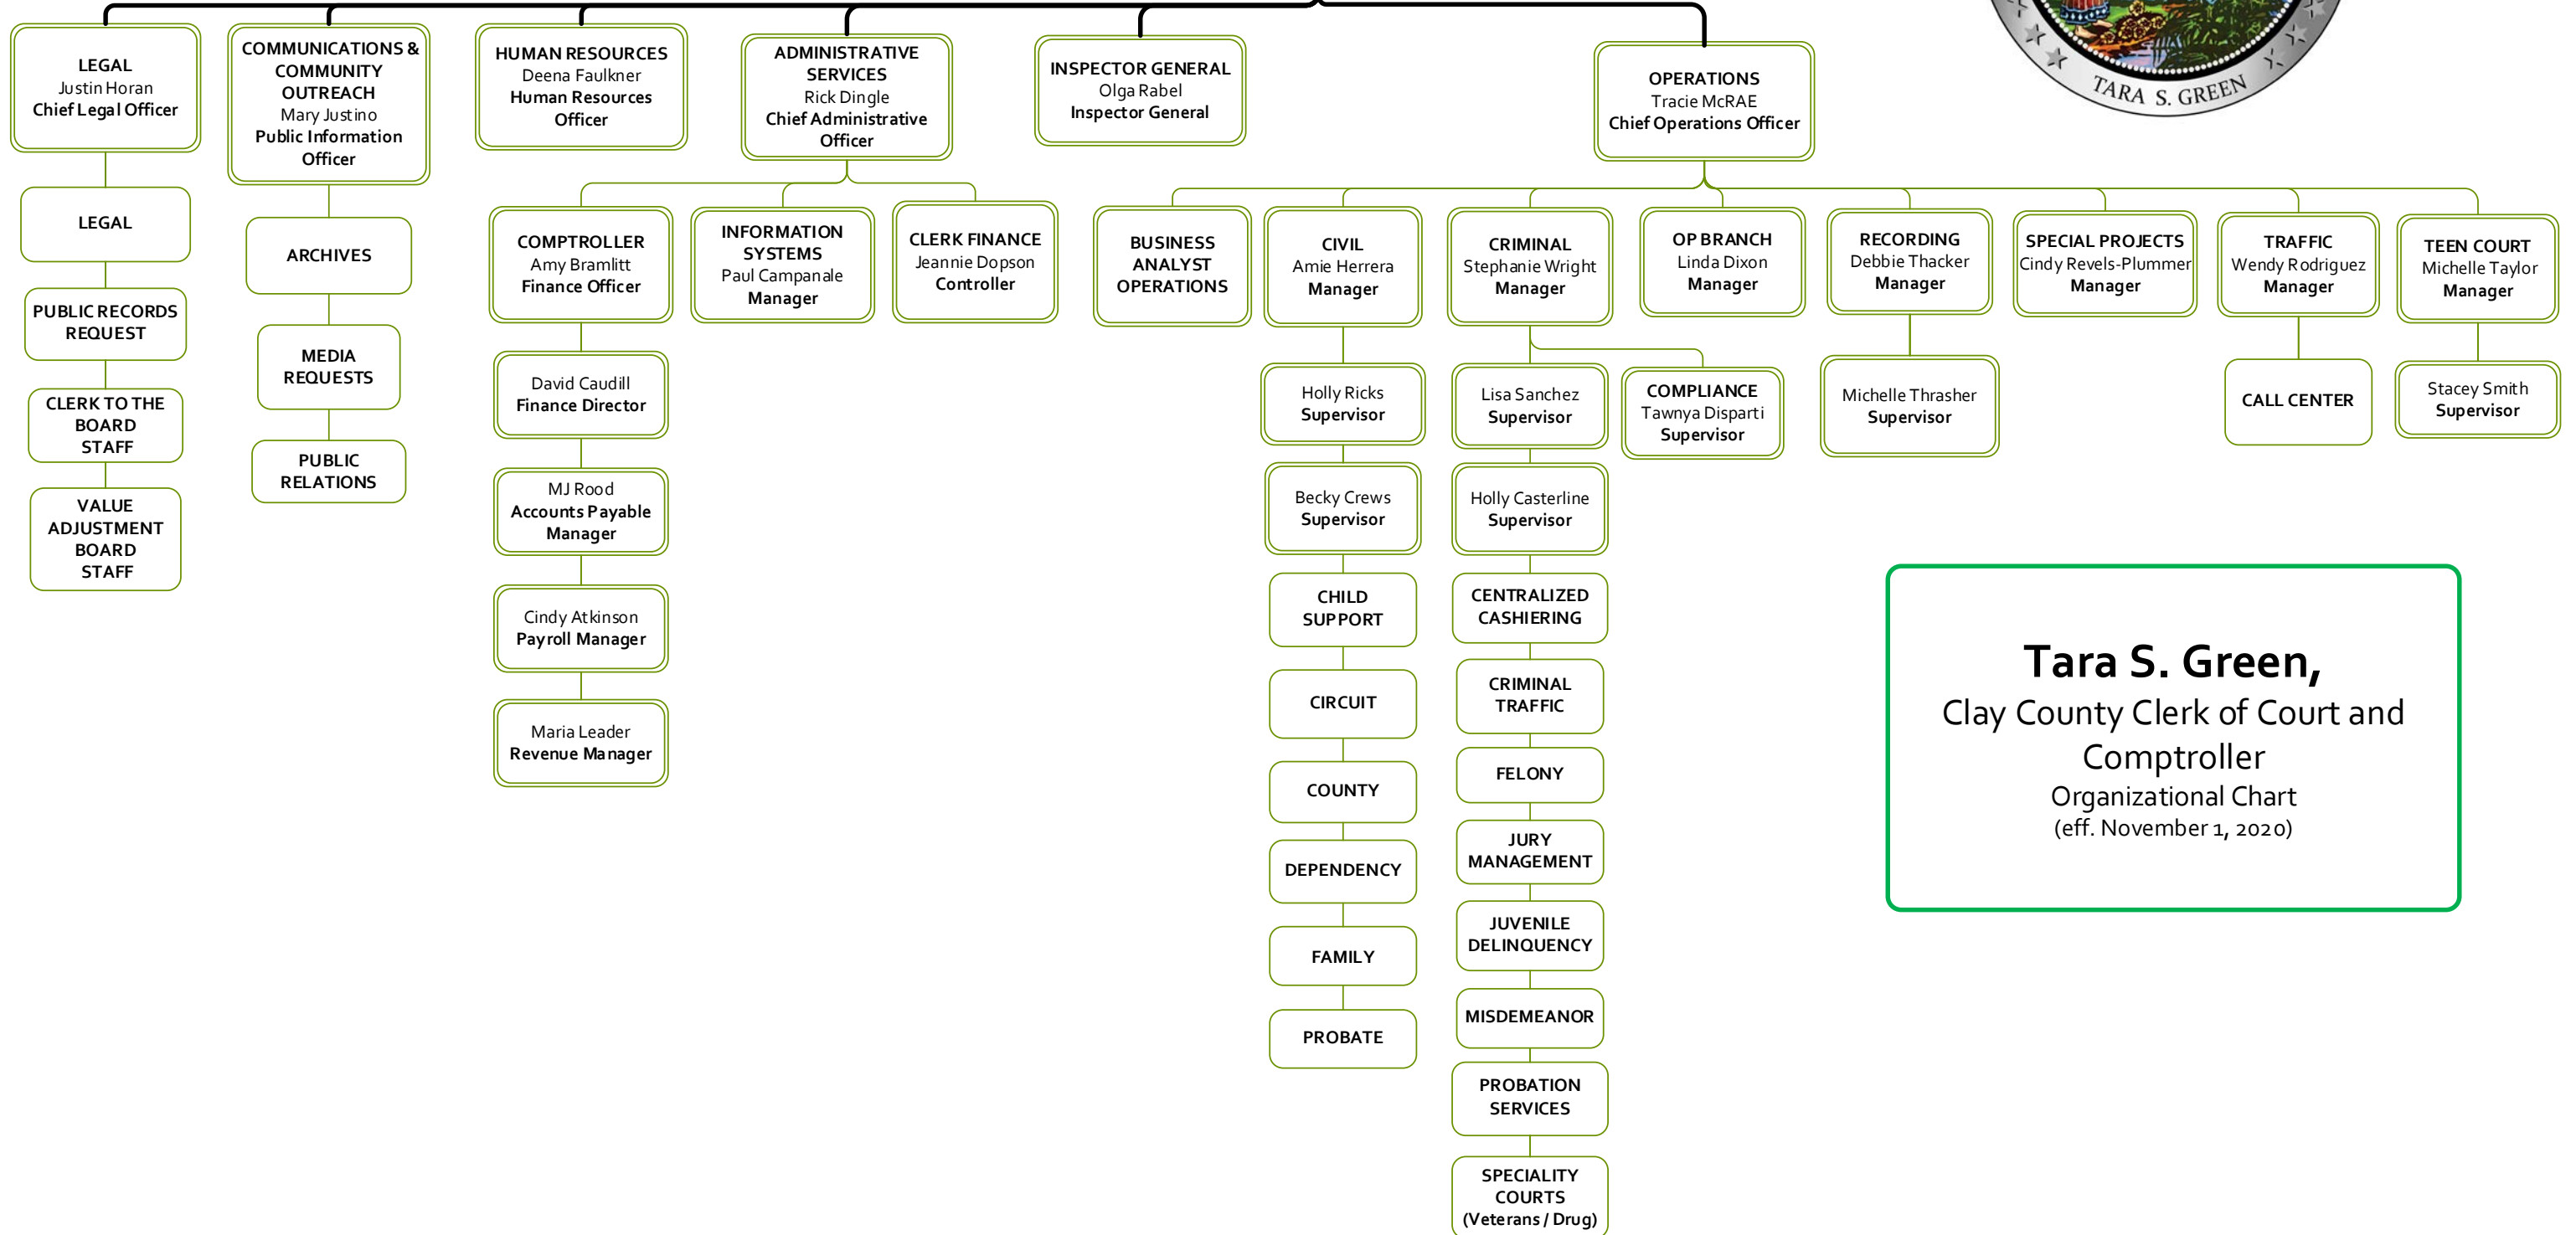

Tara S. Green
CLERK OF COURT AND
COMPTROLLER

Tara S. Green,
Clay County Clerk of Court and
Comptroller
Organizational Chart
(eff. November 1, 2020)